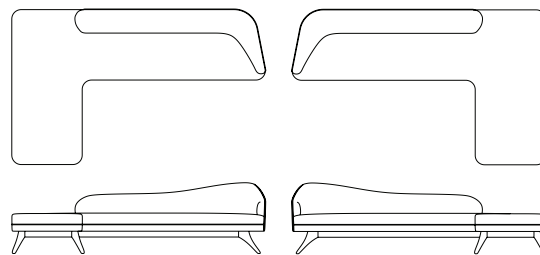

“L” Shaped Swan Backed Sofa with Walnut Base

Model - 507-W | Designed 1955

Species | American Walnut

Finish | Hand Rubbed Oil

C.O.M. | 18 yds

Specify Left or Right Facing

507-WL
Left Side Facing

507-WR
Right Side Facing

Width | 108 in 274 cm

Depth | 66 in 168 cm

Height | 31 in 79 cm

Seat Height | 17 in 43 cm